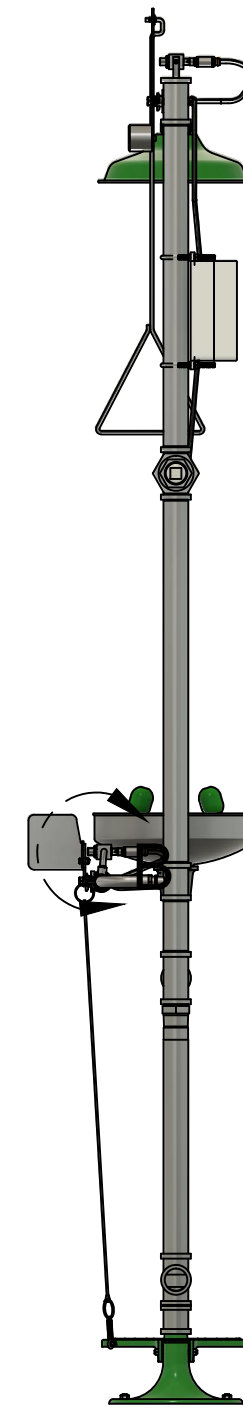

DETAIL A
SCALE 1:3

DETAIL B
SCALE 1:3

PARTS LIST		
ITEM	QTY	PART NUMBER
1	1	EYEWASH HW
2	1	1" SHOWER PROX SWITCH
3	1	1/2 IN EYE WASH SWITCH
4	1	VOBO GP-1
5	2	8889T430
6	2	BI6-EG12FE-AP6X-H1 141
7	2	P-RKGV 4.43T-1699XL
8	1	92196A269
9	1	91831A411

1.800.299.4142

NO.	DATE	REVISION	BY

TITLE	LoRaWAN WIRELESS PROX SWITCHES
DESCRIPTION	
CUSTOMER	

CUSTOMER PO#	DRAWN BY Drew Vaughn
DATE 2/23/2021	CHECKED BY
PROJECT #	REV
DWG #	