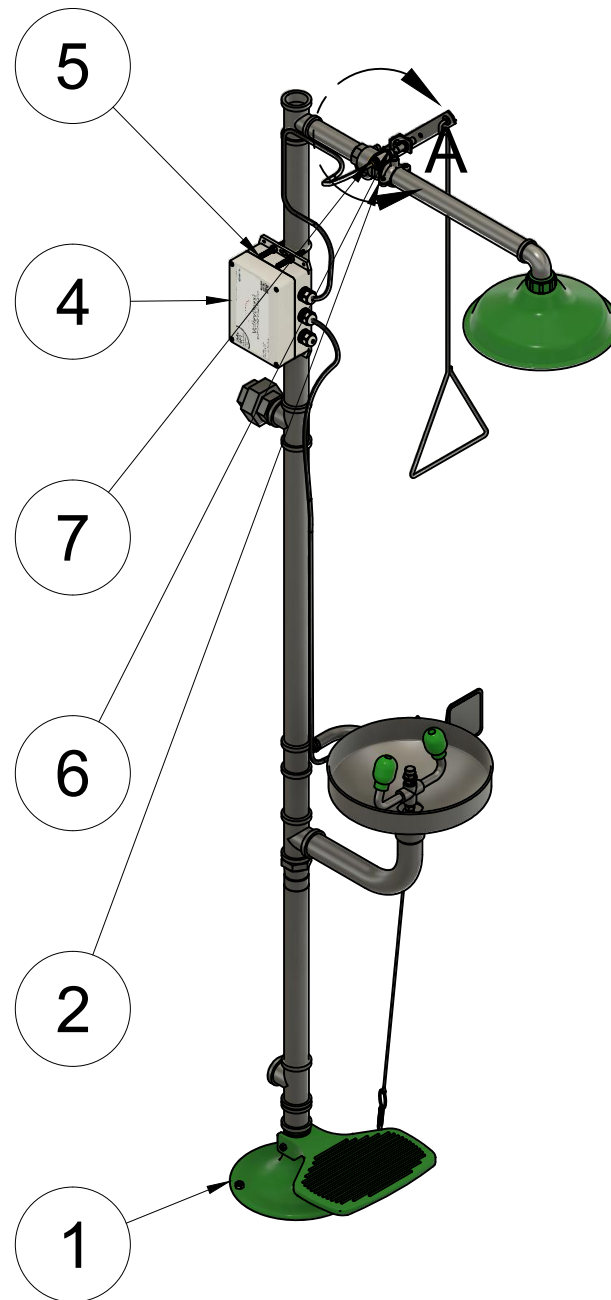

DETAIL A
SCALE 1:3

DETAIL B
SCALE 1:3

PARTS LIST		
ITEM	QTY	PART NUMBER
1	1	EYEWASH HW
2	1	1" SHOWER PROX SWITCH
3	1	1/2 IN EYE WASH SWITCH
4	1	VOBO GP-1
5	2	8889T430
6	2	BI6-EG12FE-AP6X-H1 141
7	2	P-RKGV 4.43T-1699XL
8	1	92196A269
9	1	91831A411

1.800.299.4142

NO.	DATE	REVISION	BY

TITLE	LoRaWAN WIRELESS PROX SWITCHES
DESCRIPTION	
CUSTOMER	

CUSTOMER PO#	DRAWN BY Drew Vaughn
DATE 2/23/2021	CHECKED BY
PROJECT #	REV
DWG #	