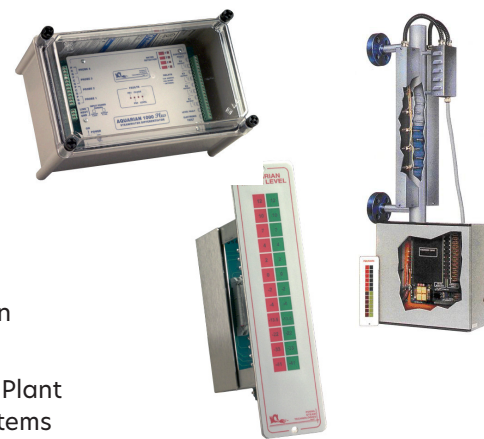

*Not all products represented in all regions

- Rack and Pinion Pneumatic Actuators
- Scotch Yoke Pneumatic Actuators

www.airtorque.it