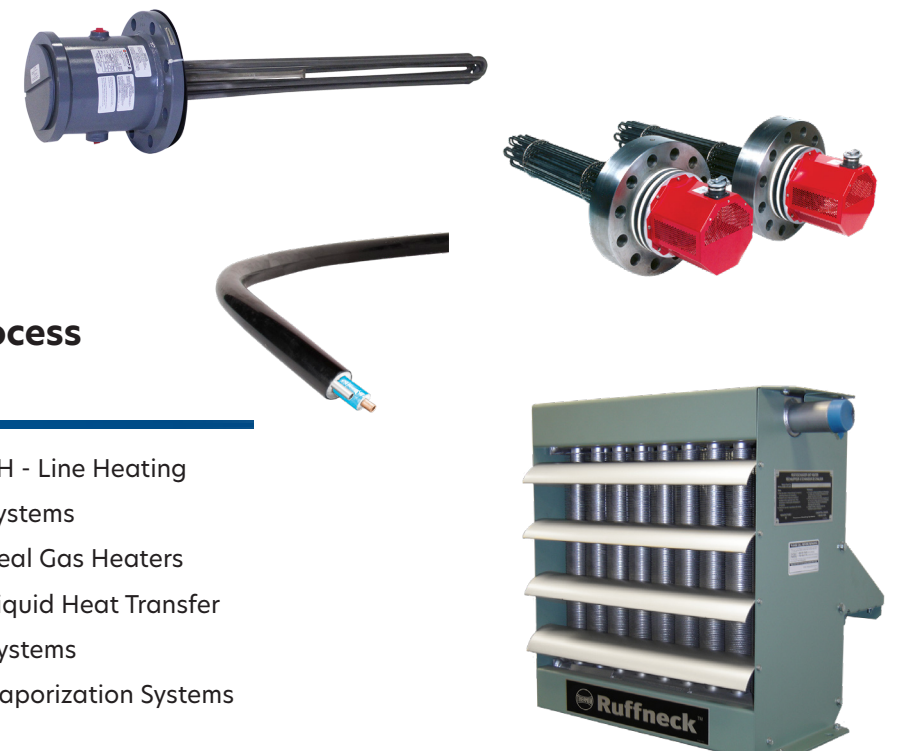

Highly Engineered Process Heating Solutions

- Immersion Heaters
- Process Heaters
- Environmental - Air and Space Heaters
- FGCS - Fuel Gas Conditioning
- LH - Line Heating systems
- Seal Gas Heaters
- Liquid Heat Transfer Systems
- Vaporization Systems